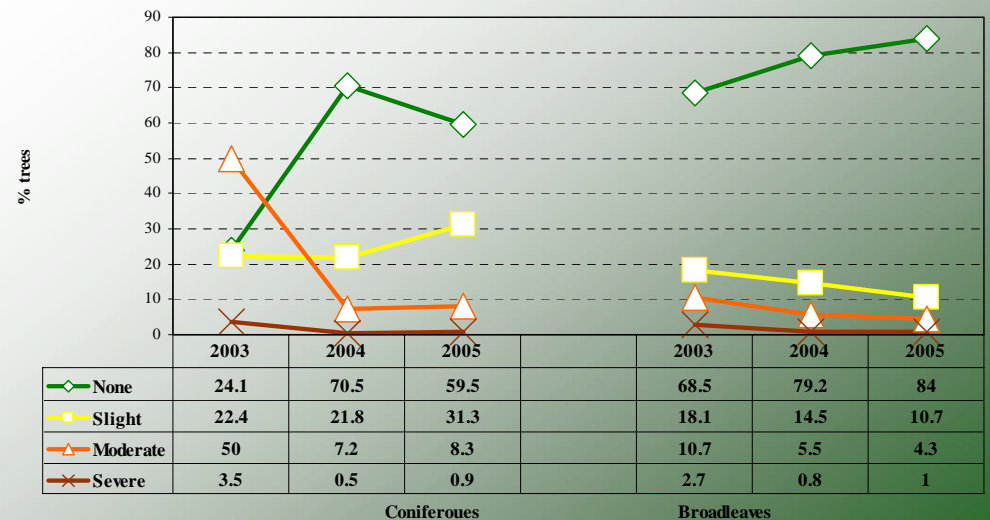

NFC – Institute of Forestry

Belgrade

National Focal Center – SERBIA
 ICP Forest
 NFC – Institute of Forestry, Belgrade

- The assessment of defoliation and decolourisation broadleaves and coniferous on sample plots in the period 2003-2005

DEFOLIATION

DECOLORISATION

Forests in a Changing Environment -
 Results of 20 years ICP Forests
 Monitoring
 Göttingen – October 2006.