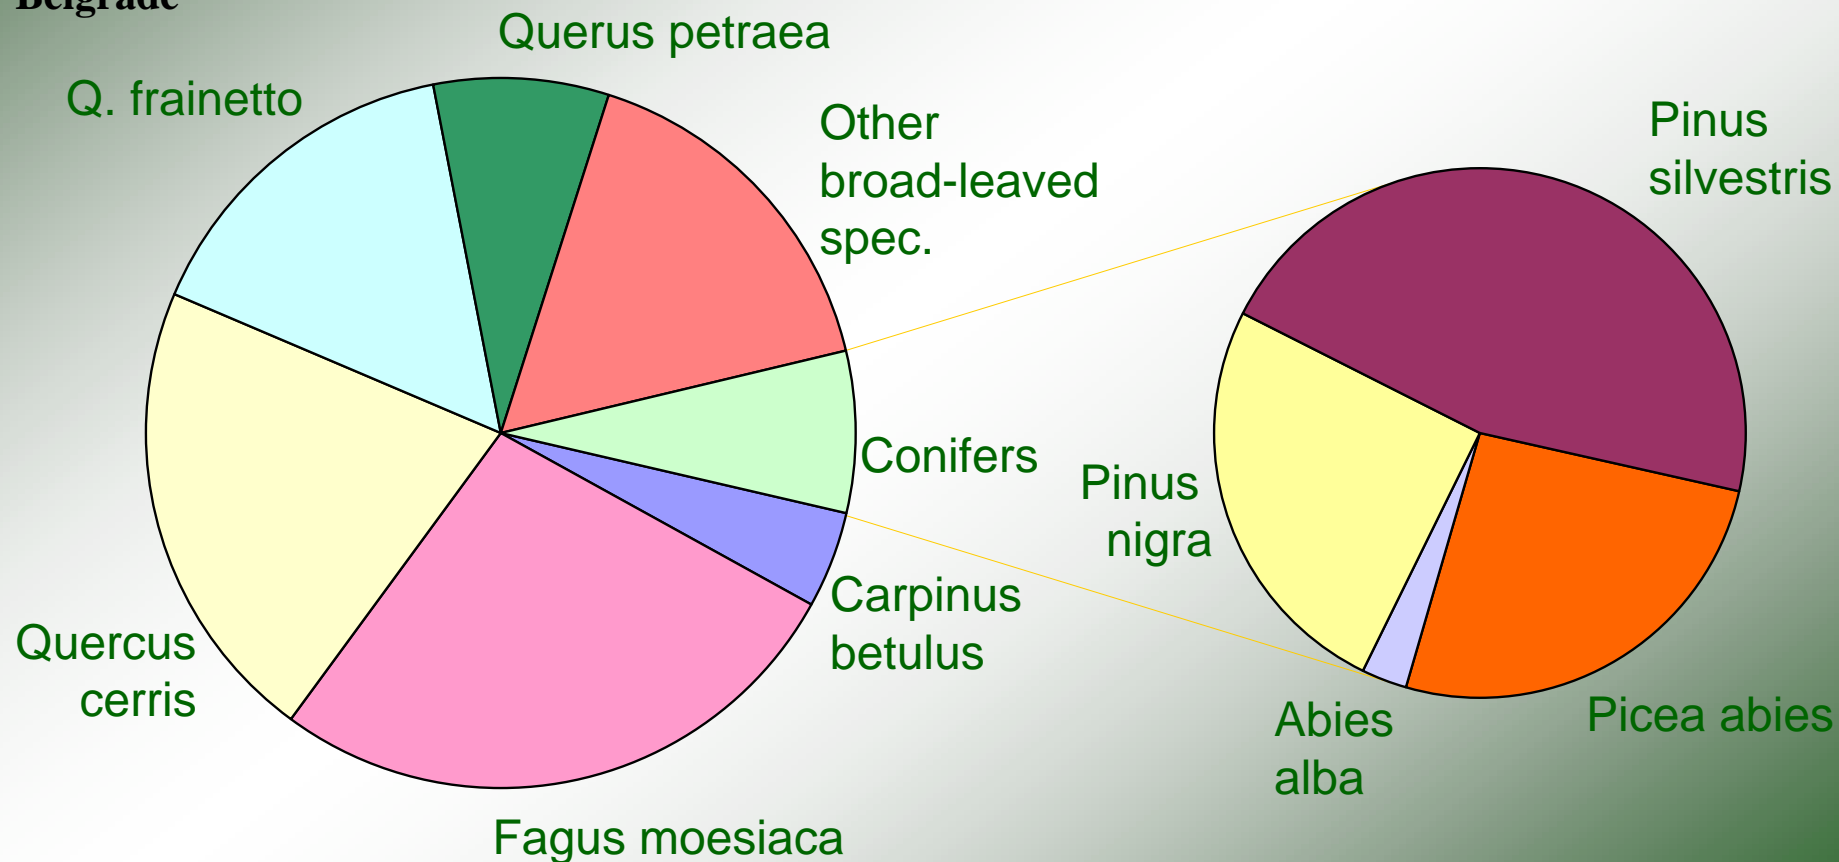

National Focal Centar – SERBIA

ICP Forest

NFC – Institute of Forestry,
Belgrade

Forests in a Changing
Environment -Results of 20 years
ICP Forests Monitoring
Göttingen – October 2006.

Nacionalni fokal centar
NFC Republike Srbije
ICP ZA SUME

130 BIT - Republika Srbija

3000000 0 3000000 6000000 Kilometers

Слика 3. Република Србија – мрежа 130 биондикацијских тачака
Figure 3. The Republic of Serbia – grid of 130 sample plots

Distribution of the tree species on the plots

NFC – Institute of Forestry

Belgrade

National Focal Center – SERBIA
 ICP Forest
 NFC – Institute of Forestry, Belgrade

- The assessment of defoliation and decolourisation broadleaves and coniferous on sample plots in the period 2003-2005

DEFOLIATION

DECOLORISATION

Forests in a Changing Environment -
 Results of 20 years ICP Forests
 Monitoring
 Göttingen – October 2006.