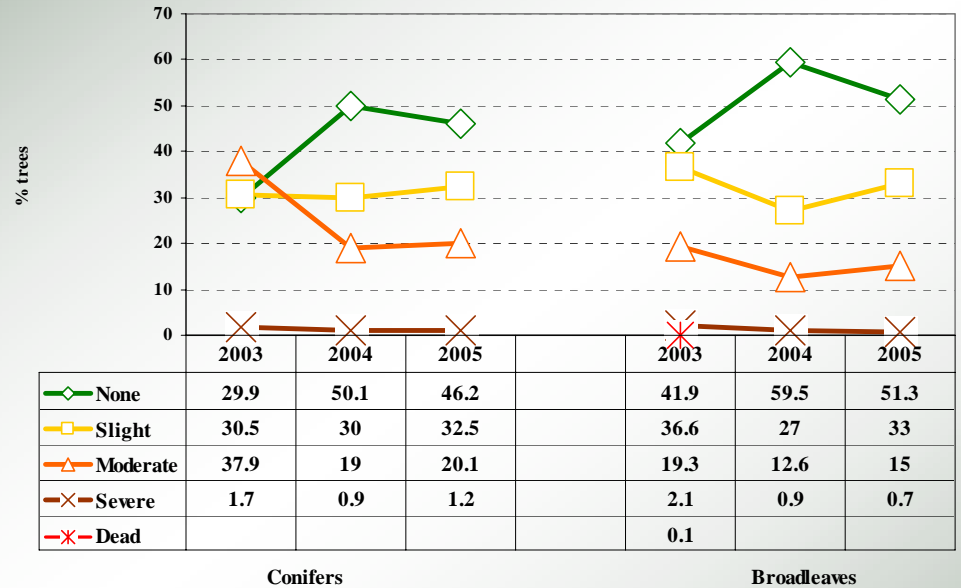

NFC – Institute of Forestry

Belgrade

National Focal Center – SERBIA
 ICP Forest
 NFC – Institute of Forestry, Belgrade

- The assessment of defoliation and decolourisation broadleaves and coniferous on sample plots in the period 2003-2005

DEFOLIATION

DECOLORISATION

Forests in a Changing Environment -
 Results of 20 years ICP Forests
 Monitoring
 Göttingen – October 2006.